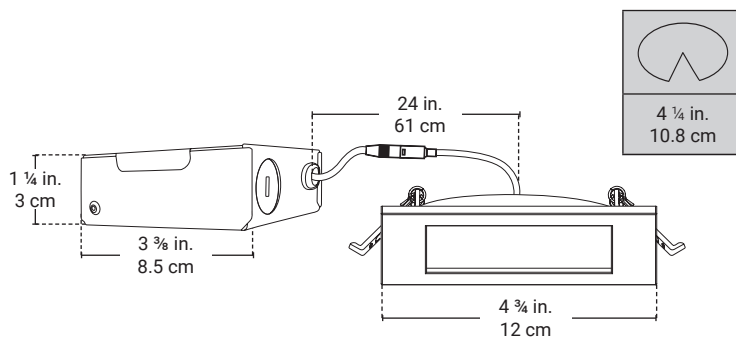

Integrated LED Recessed Fixture

DISK200B

- Integrated LED.
- Compact and flexible fixture designed for ceiling clearance of 1 ¼" (32 mm) and more.
- Insulated ceiling rated for direct contact with insulation.
- Suitable for damp locations.
- Dimmable (compatible with most dimmers).

Lighting source

Power	10W ~ 120V
Brightness	650 Lumens
Color	3000K
Lifespan	35 000 Hours

Finish

Trim	Brushed Chrome
------	----------------

Dimensions

Trim Size	4 ¾ x 4 ¾ in. 12 x 12 cm
Trim Height	½ in. 1.3 cm
Cutout Diameter	4 ¼ in. 10.8 cm